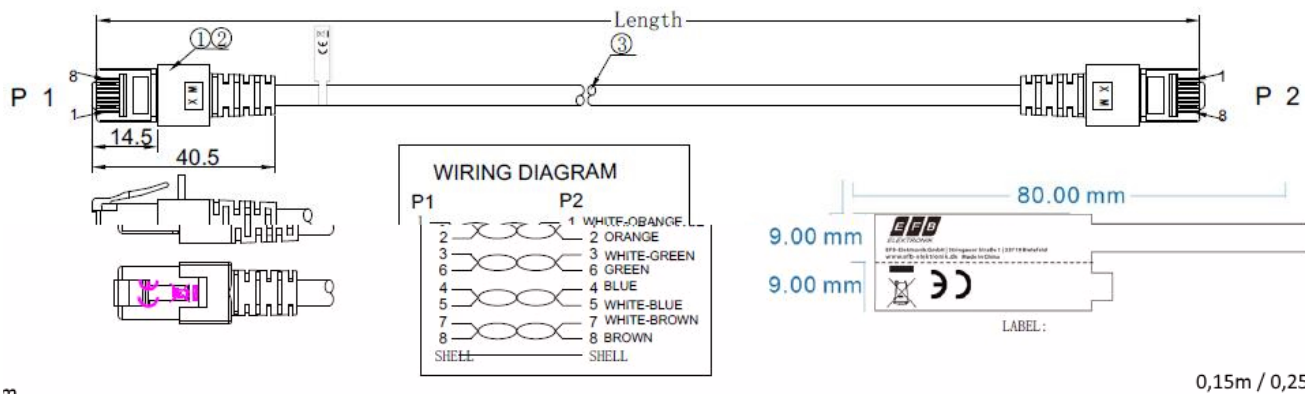

DATASHEET

RJ45 Patch Cord Cat.5e SF/UTP PVC CCA yellow 2m

K5457.20	RJ45 Patch Cord Cat.5e SF/UTP PVC CCA yellow 20m	20.0 m	±5 %
K5457.25	RJ45 Patch Cord Cat.5e SF/UTP PVC CCA yellow 25m	25.0 m	±5 %
K5457.30	RJ45 Patch Cord Cat.5e SF/UTP PVC CCA yellow 30m	30.0 m	±5 %

Drawings

m

This datasheet was created automatically on 30-04-2024 . Technical changes reserved.