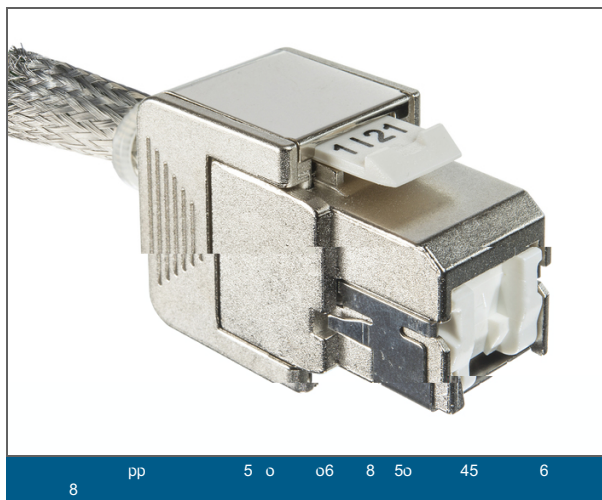

# Everon™ Copper Datacom E500S OCK6ASE8, E500S, RJ45 Vol, Cat6A, Bag/8, White

Part Number:  
DE010022734

pp 5 o o o  
 o o o  
 pp p 1 o o  
 ( 118 1 p 6  
 ( 568 ) 5 173 6 6 3 7 51  
 o o  
 ( o ) pp o  
 p 8 2 3 o ( 2 3 )  
 pp o  
 p o oo o o  
 o o o o  
 p 5 174) o o ( )  
 pp o

# Everon™ Copper Datacom E500S OCK6ASE8, E500S, RJ45 Vol, Cat6A, Bag/8, White

p

o