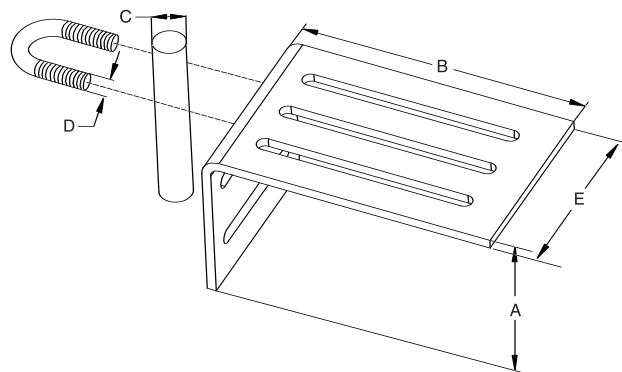

Under Floor Mounting Kit

Part Number	A	B	C	D	E
F-UFMK-5511	70	130	25 MAX	M6	75

Direct Ladder Rack Mounting Bracket

Part Number	A	B
F-DLRB-100	100	25