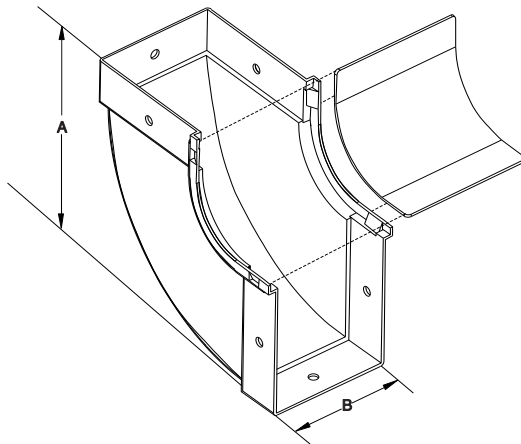

90° Vertical Inside (up) Elbow

Part Number		A	B
F-90VIB-55YP	50 x 50	125	60
F-90VIB-1010YP	100 x 100	190	110
F-90VIB-2010YP	200 x 100	190	210