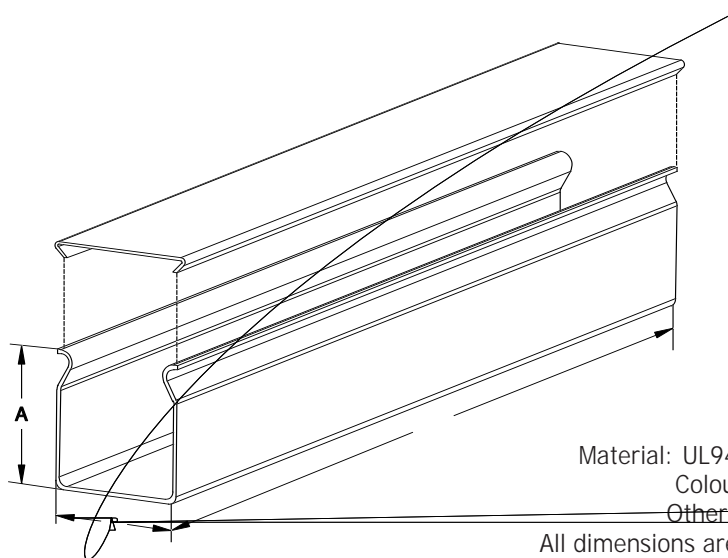

Material: UL94/V0, Zero Halogen.
Colour: Standard yellow.
Other colours on request.
All dimensions are for reference only.
Finish: Smooth
Dimensions in mm.