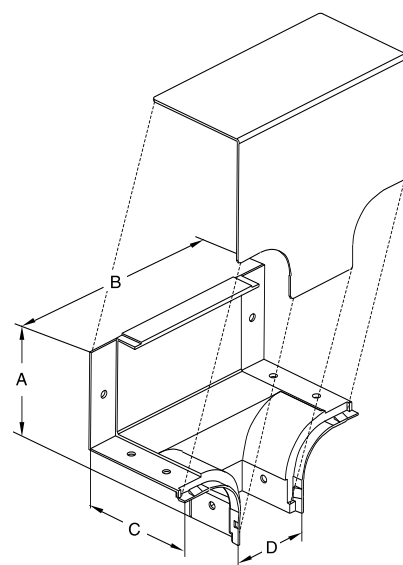

Notes: relating all products
Material: UL94/V0, Zero Halogen.
Colour: Standard yellow. Other colours on request.
All dimensions are for reference only.
Finish: all outside surfaces have a haircell texture.
All parts have predrilled fastening holes.
Dimensions in mm.