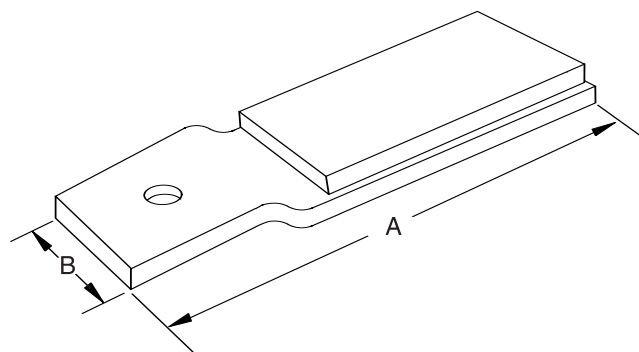

## Direct Ladder Rack Mounting Bracket

Part Number	A	B
F-DLRB-100	100	25

Material: Mild Steel,  
Zinc Plated and  
Passivated.  
All dimensions are for  
reference only.  
Dimensions in mm.

GigaCom Ltd

Unit 2, Warkworth Farm, Warkworth, Banbury  
Oxfordshire, England OX17 2AG