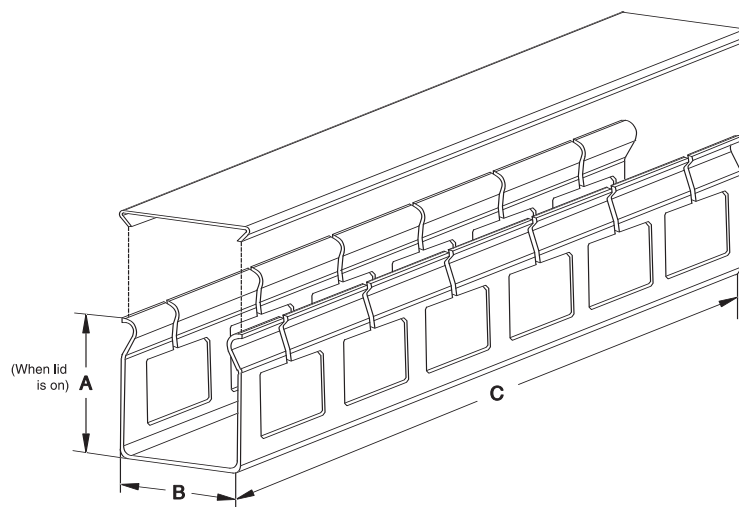

Slotted Duct 1.8m

Part Number		Pitch	A	B	C
F-SDC18-55-YP	50 x 50	100	50	50	1800
F-SD50C18-55-YP	50 x 50	50	50	50	1800
F-SDC18-1010-YP	100 x 100	100	100	100	1800
F-SD50C-1010YP	100 x 100	50	100	100	1800

Cut out size: 50 x 50mm - 25mm (h) x 32mm(w)
100 x 100mm - 70mm (h) x 32mm(w)

The number of cut outs is proportional to duct size and pitch.

Material: UL94/V0, Zero Halogen.
Colour: Standard yellow.
Other colours on request.
All dimensions are for reference only.
Finish: Smooth
Dimensions in mm.