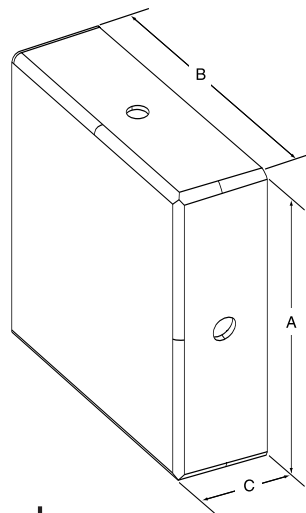

End Cap

Part Number	A	B	C
F-EC-55YP 50 x 50	60	60	30
F-EC-1010YP 100 x 100	110	110	30
F-EC-2010YP 200 x 100	110	210	30

Trumpet

Part Number	A	B	C
F-TR-55YP 50 x 50	90	100	100
F-TR-1010YP 100 x 100	90	150	195
F-TR-2010YP 200 x 100	90	150	295