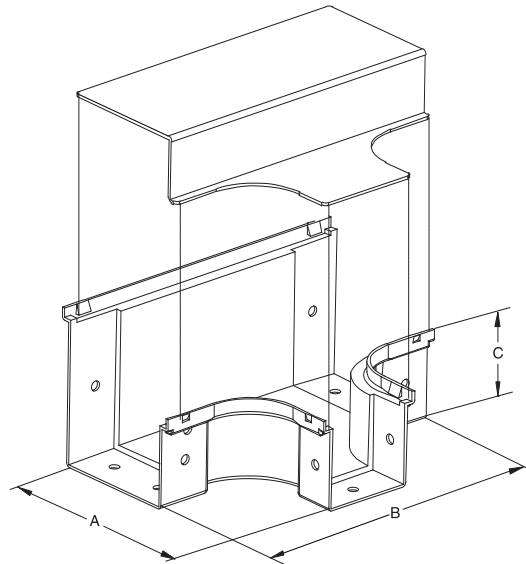

## 100 to 50mm Horizontal Tee Reducer

Part Number	A	B	C
F-HTR-1155YP 100 x 100	180	235	110