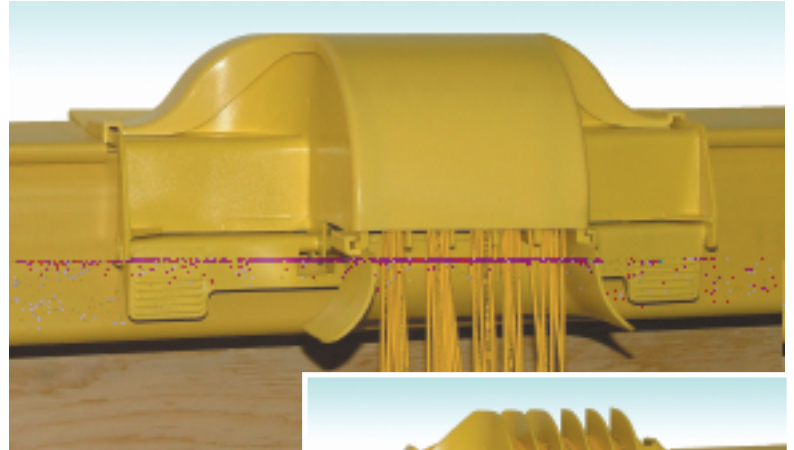

Fibre Raceway Outlet

GigaCom introduces a non-intrusive fibre optic ducting outlet. The first in a series of revolutionary components, the Fibre Raceway Outlet (FRO) is simply and easily placed over the sidewall of any new or existing channel to create a vertical drop-off from a horizontal run. With full radius control, the fibre outlet safely routes fibres to and from equipment bays or distribution frames.

Unlike most other products, the low-profile, fibre outlet is truly installed with no tools, not even a screwdriver! With only a 50mm profile above the channel's edge, it can be placed anywhere along the sidewall of straight channels.

The differences don't stop there. The outlet and its accessories were created using flame-retardant engineered plastics that not only meets the Bellcore NEBS specification, but also meets the zero-halogen requirements of the European community. All of which makes it a true worldwide solution.

The outlet has a unique two-piece cover with a hinged rear portion that allows users to access express fibres that bypass the outlet, without having to remove the main cover. So express fibres can be added, moved or changed without ever disturbing the fibres inside the outlet.

Key Features

- No cutting required
- No tools needed
- Total radius control
- Meets UL94V-0
- Zero-halogen material
- Low profile
- Mates with 100mm, 150mm, 200mm & 300mm (4", 6", 8" & 12") channels
- Snap-on covers
- Express fibre hinged cover
- Trumpet flare option
- 50mm x 50mm (2" x 2") and 100mm x 100mm (4" x 4") vertical adapters
- Flex-tube adapter options

Ordering Information

G-FRO-001	Fibre Raceway Outlet. Includes outlet with tool-free cam lock, main cover and hinging express fibre cover.
G-FRO-TMP	Trumpet for outlet opening
G-FRO-2AD	50mm x 50mm adapter with cover
G-FRO-2FT	50mm x 50mm adapter to 50mm flex tube.
G-FRO-78FT	50mm x 50mm adapter to two, 32mm flex tubes.
G-FRO-4AD	100 x 100mm adapter with cover.
G-FRO-4FT	100 x 100mm adapter to two 50mm flex tube.

Tube/Split Tube also available.