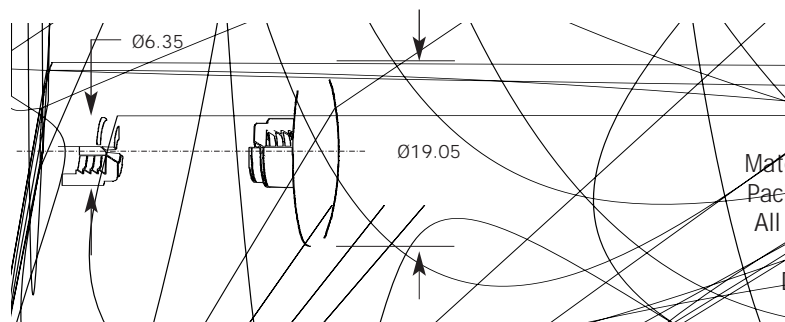

Rivets

Part Number	Description
F-PBR-B	Plastic Barbed Rivet

Material: Black Plastic.
Pack Size: 100 pieces.
All dimensions are for reference only.
Dimensions in mm.