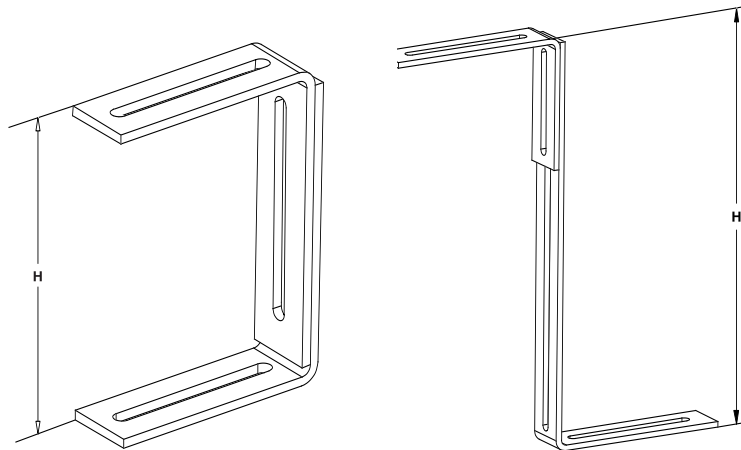

Universal Bracket Kits

Part Number	Description	Min	Max
F-UBKS-5511	Bracket Kit Short	134	224
F-UBKM-5511	Bracket Kit Medium	130	370
F-UBKL-5511	Bracket Kit Long	370	600

Ladder Rack Bracket Kits

Part Number	Description	Min	Max
F-LRKS-5511