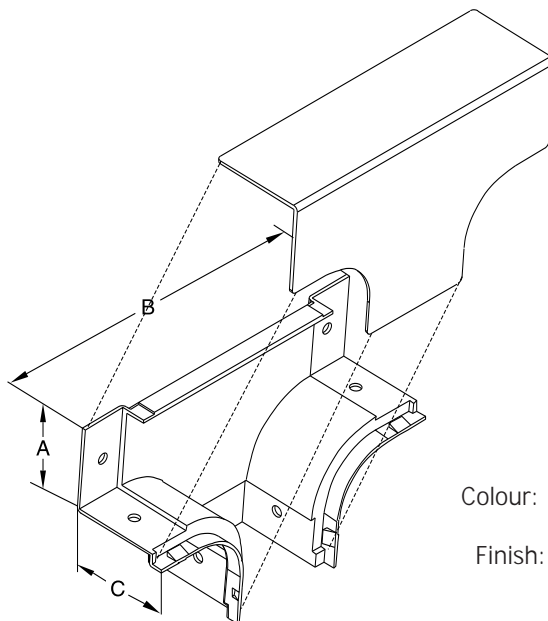

Notes: relating all products
Material: UL94/V0, Zero Halogen.
Colour: Standard yellow. Other colours on request.
All dimensions are for reference only.
Finish: all outside surfaces have a haircell texture.
All parts have predrilled fastening holes.
Dimensions in mm.