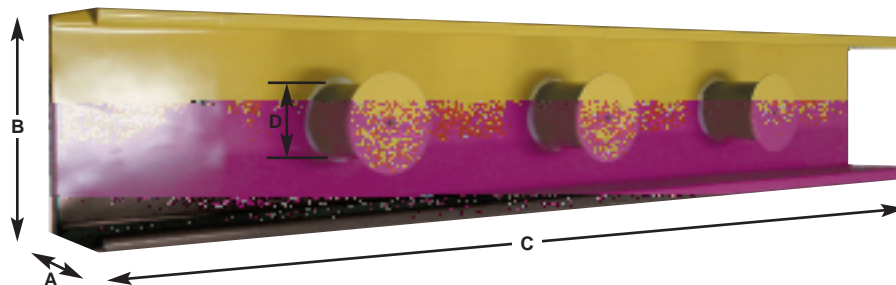

Excess Fibre Storage Duct

Part Number	A	B	C	D
F-EFSD-2010YP 200 x 100	100	200	1200	80

Notes: relating all products

Material: UL94/V0, Zero Halogen.

Colour: Standard yellow. Other colours on request.

All dimensions are for reference only.

Finish: all outside surfaces have a haircell texture.

All parts have predrilled fastening holes.

Dimensions in mm.