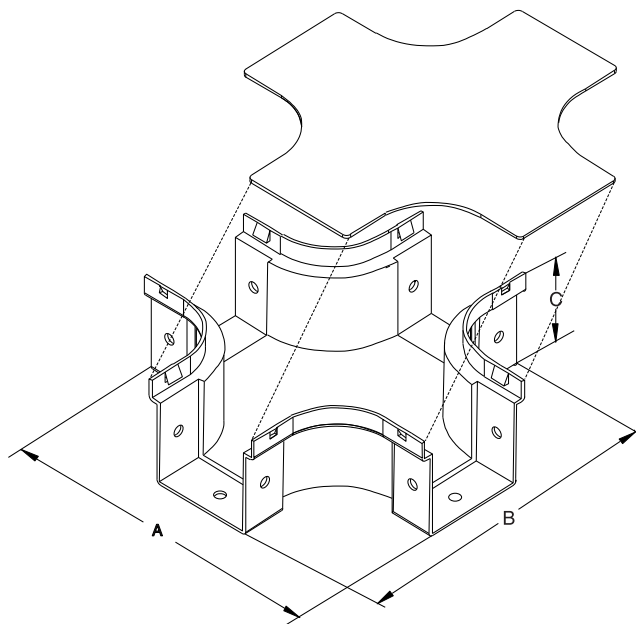

4 Way Cross

Part Number	A	B	C
F-4WC-5555YP 50 x 50	195	195	65
F-4WC-1111YP 100 x 100	275	275	110
F-4WC-2121YP 200 x 100	470	470	110

Notes: relating all products

Material: UL94/V0, Zero Halogen.

Colour: Standard yellow. Other colours on request.

All dimensions are for reference only.

Finish: all outside surfaces have a haircell texture.

All parts have predrilled fastening holes.

Dimensions in mm.