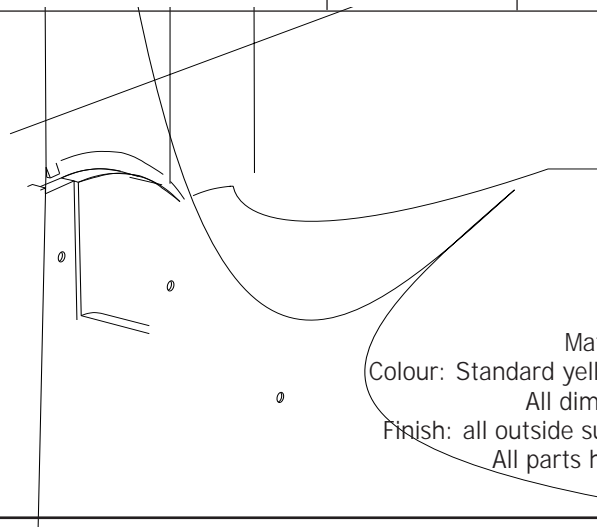

90° Vertical Outside (down) Elbow

Part Number		A	B
F-90VOB-55YP	50 x 50	125	60
F-90VOB-1010YP	100 x 100	190	100
F-90VOB-2010YP	200 x 100	190	210

Notes: relating all products
Material: UL94/V0, Zero Halogen.
Colour: Standard yellow. Other colours on request.
All dimensions are for reference only.
Finish: all outside surfaces have a haircell texture.
All parts have predrilled fastening holes.
Dimensions in mm.