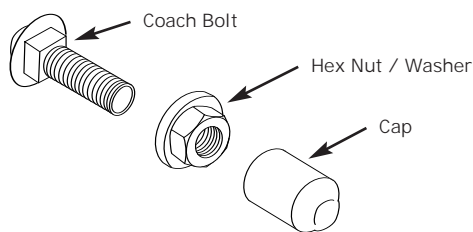

Fixings

Part Number	Description
F-CBNK-20	M6 x 20mm Coach Bolt, Flange Nut Kit
F-CB-20	M6 x 20mm Coach Bolt
F-N-Metal	M6 Flange Nut
F-FCM10-Y	Bolt and Nut Cap

Material: Steel, Zinc Plated and Passivated.
Cap: Yellow PVC
Pack Size: 100 pieces
All dimensions are for reference only.
Dimensions in mm.