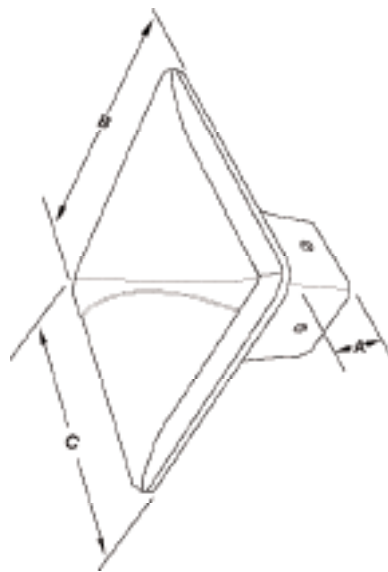

4 Sided Trumpet

Part Number		A	B	C
F-TR4-55YP	50 x 50	90	135	135
F-TR4-1010YP	100 x 100	90	195	195
F-TR4-2010YP	200 x 100	90	195	295

Notes: relating all products

Material: UL94/V0, Zero Halogen.

Colour: Standard yellow. Other colours on request.

All dimensions are for reference only.

Finish: all outside surfaces have a haircell texture.

All parts have predrilled fastening holes.

Dimensions in mm.