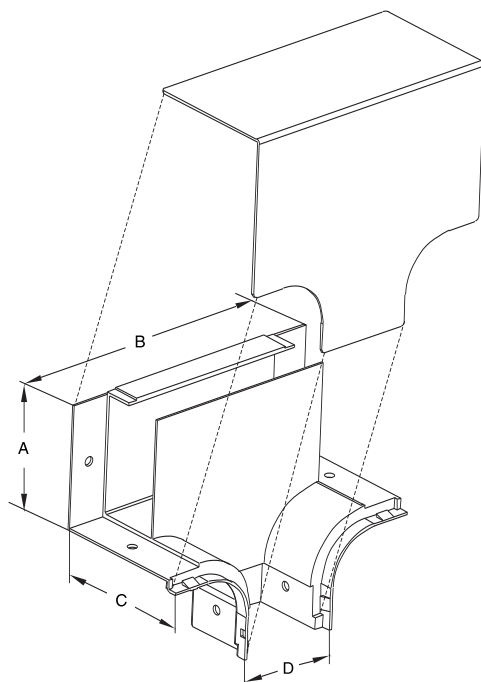

Vertical Tee Reducer 100 to 50mm

Part Number	A	B	C	D
F-VTRD-1155YP 100 to 50	110	280	110	55

Vertical Tee Reducer 200 to 100mm

Part Number	A	B	C	D
F-VTR-2111YP 200 to 100	240	370	210	110