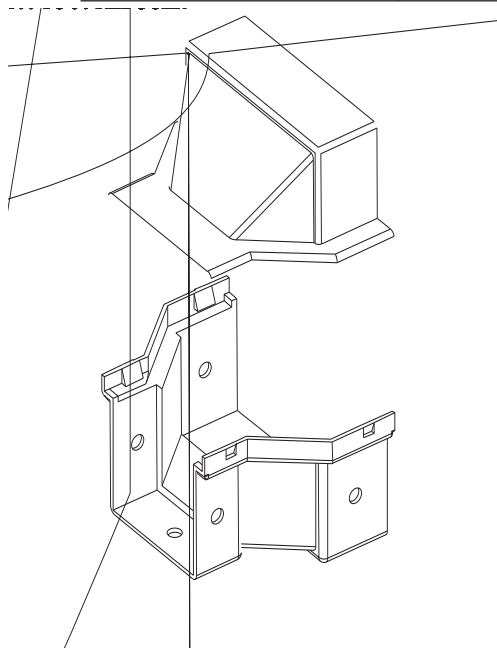

Reducer 100 to 50mm

Part Number	A	B	C	D	E
F-RE-1155YP 100 to 50	60	60	90	100	110

Reducer 200 to 100mm

Part Number	A	B	C	D	E
F-RE-2111YP 200 to 100	110	110	150	210	110