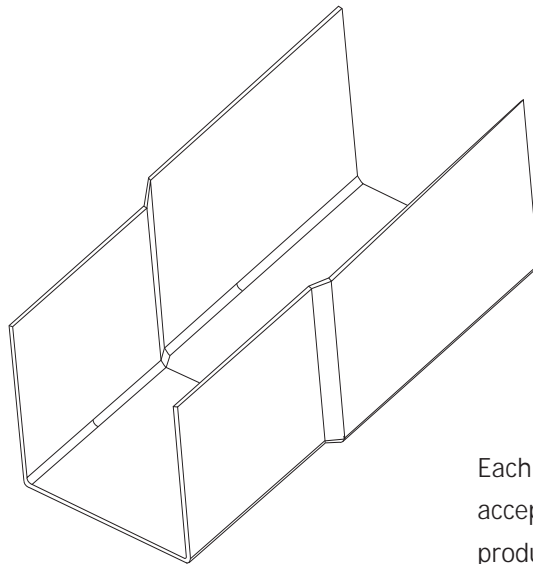

Converters

Part Number	From Gigaduct to:
F-ADAC-1010YP	Gigaduct 100mm to ADC 6" Converter Duct to Duct with ADC Connector
F-ADTE-1010YP	Gigaduct 100mm to Telect 100mm Converter Duct to Duct with Telect Connector
F-ADWB-1010YP	Gigaduct 100mm to Warren and Brown/Ray Duct 100mm

Each converter is engineered to accept changes in profile from one product to another.

Notes: relating all products

Material: UL94/V0, Zero Halogen.

Colour: Standard yellow. Other colours on request.

All dimensions are for reference only.

Finish: all outside surfaces have a haircell texture.

All parts have predrilled fastening holes.

Dimensions in mm.