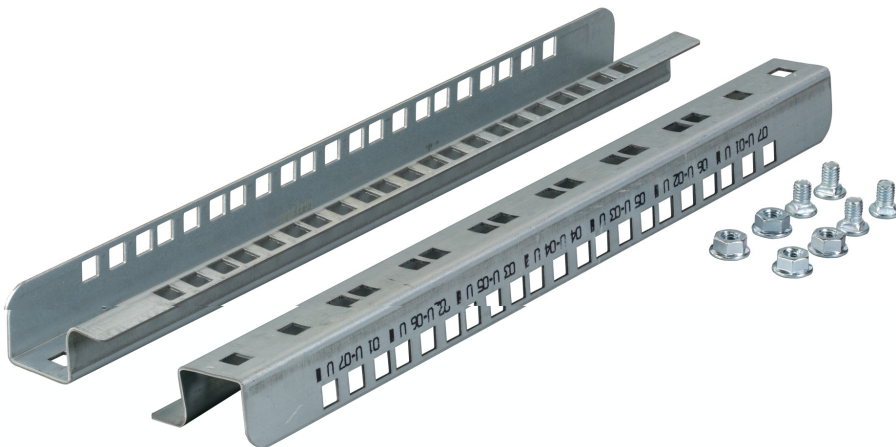

19" Mounting Rails for 9U, Set of 2 Pieces

For retrofitting as rear-sided 19" level in the wall housings 6917xxIP55.x
 With numbering of rack units
 Material steel, galvanised

Model	482.6 mm (19 inch)
Mounting method	Screw mounting
Surface finishing	Galvanized

Material	Steel
Stepless mounting	False
Cabinet Series	IP / Climatic

691675.07	19" Mounting Rails for 7U, Set of 2 Pieces	7 U
691675.09	19" Mounting Rails for 9U, Set of 2 Pieces	9 U
691675.12	19" Mounting Rails for 12U, Set of 2 Pieces	12 U
691675.16	19" Mounting Rails for 16U, Set of 2 Pieces	16 U
691675.20	19" Mounting Rails for 20U, Set of 2 Pieces	20 U