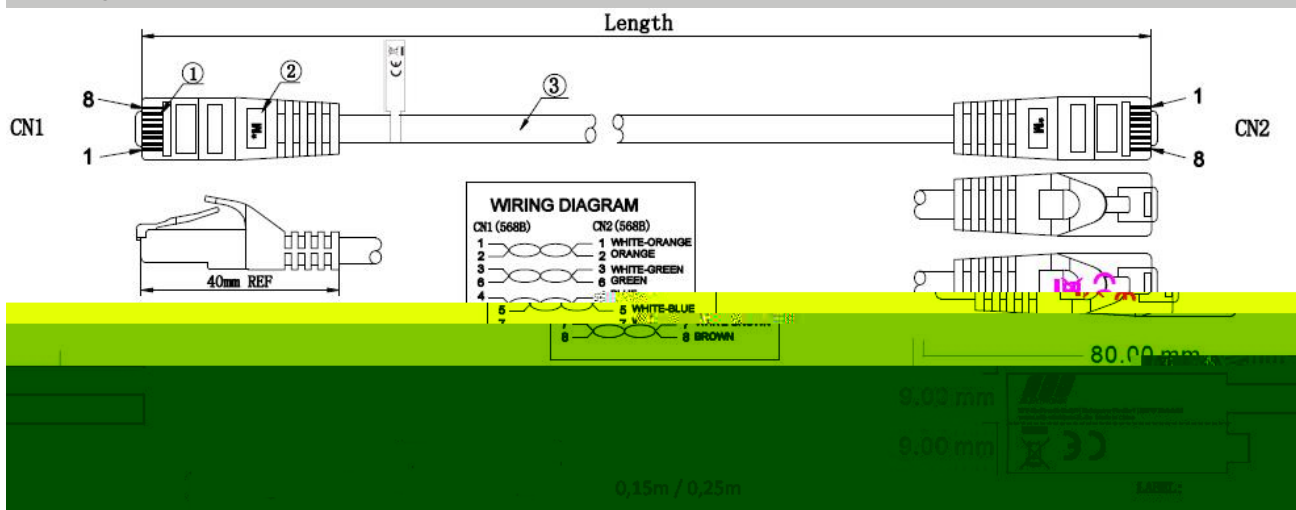

DATASHEET

RJ45 Patch Cord Cat.6 U/UTP LSZH CCA white 2m

K8104WS.50

RJ45 Patch Cord Cat.6 U/UTP LSZH CCA white 50m

50.0 m

± 5 %

Drawings

This datasheet was created automatically on 08-05-2024 . Technical changes reserved.