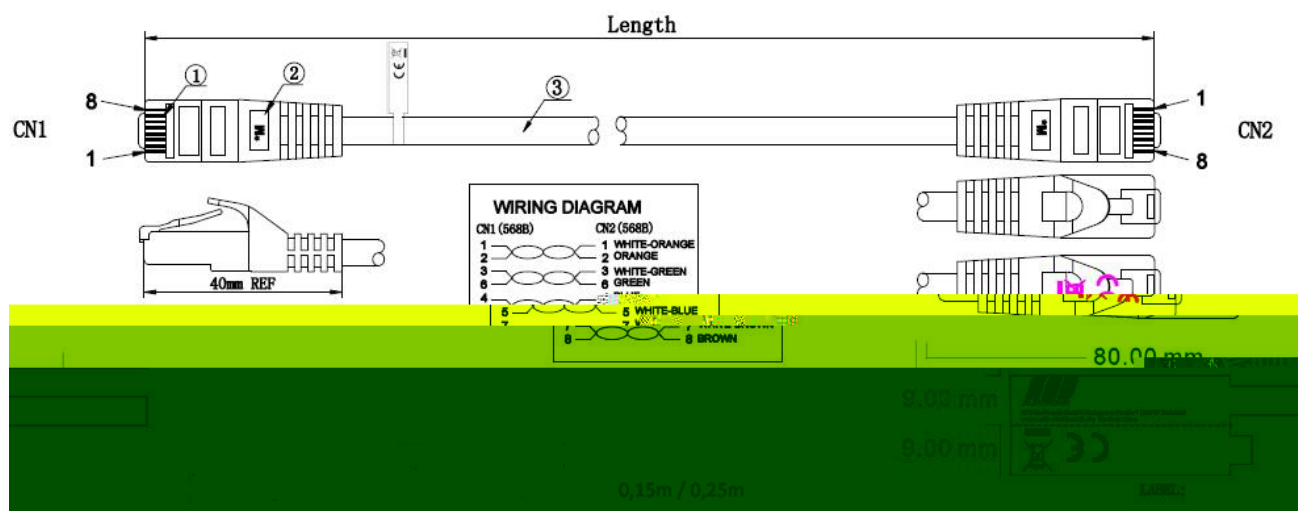

This datasheet was created automatically on 08-05-2024 . Technical changes reserved.

DATASHEET

RJ45 Patch Cord Cat.6 U/UTP LSZH CCA black 2m

AWG-size	24/7
----------	------

General data

Colour outer sheath	black
Pin assignment	1:1
Locking lever	True
Contacts	Gold plated μ " gold plated
Allocation	acc. TIA/EIA 568B
Connector type	RJ45 Standard
Cable type	U/UTP
Area of Application	Industrial Ethernet
Anti-kink sleeve	plugged in
Halogen free	True
Colour anti-kink sleeve	black
Category	6

DATASHEET

RJ45 Patch Cord Cat.6 U/UTP LSZH CCA black 2m

Printing	Cat.6 U/UTP AWG24/7 stranded x 4pairs LSZH cable www.efb-elektronik.de
Outer diameter of the cable	5.9 mm
Halogen-free	True

Electrical characteristics

Bandwidth	250MHz
Transmission	5Gbit

Standards, approvals, certifications

Cabling standard	EN50173
Connector	IEC 60603-7-4
Oil resistant (acc. EN 60811-2-1)	False

Available variants

ArtNr.	Bezeichnung	Length	Längentoleranz
K8104SW.0,25	RJ45 Patch Cord Cat.6 U/UTP LSZH CCA black 0,25m	0.25 m	± 5 %
K8104SW.0,5	RJ45 Patch Cord Cat.6 U/UTP LSZH CCA black 0,5m	0.5 m	± 5 %
K8104SW.1	RJ45 Patch Cord Cat.6 U/UTP LSZH CCA black 1m	1.0 m	± 5 %
K8104SW.1,5	RJ45 Patch Cord Cat.6 U/UTP LSZH CCA black 1,5m	1.5 m	± 5 %
K8104SW.2	RJ45 Patch Cord Cat.6 U/UTP LSZH CCA black 2m	2.0 m	± 5 %
K8104SW.3	RJ45 Patch Cord Cat.6 U/UTP LSZH CCA black 3m	3.0 m	± 5 %
K8104SW.5	RJ45 Patch Cord Cat.6 U/UTP LSZH CCA black 5m	5.0 m	± 5 %
K8104SW.7,5	RJ45 Patch Cord Cat.6 U/UTP LSZH CCA black 7,5m	7.5 m	± 5 %
K8104SW.10	RJ45 Patch Cord Cat.6 U/UTP LSZH CCA black 10m	10.0 m	± 5 %
K8104SW.15	RJ45 Patch Cord Cat.6 U/UTP LSZH CCA black 15m	15.0 m	± 5 %
K8104SW.20	RJ45 Patch Cord Cat.6 U/UTP LSZH CCA black 20m	20.0 m	± 5 %

Drawings

This datasheet was created automatically on 08-05-2024 . Technical changes reserved.

DATASHEET

RJ45 Patch Cord Cat.6 U/UTP LSZH CCA black 2m

This datasheet was created automatically on 08-05-2024 . Technical changes reserved.