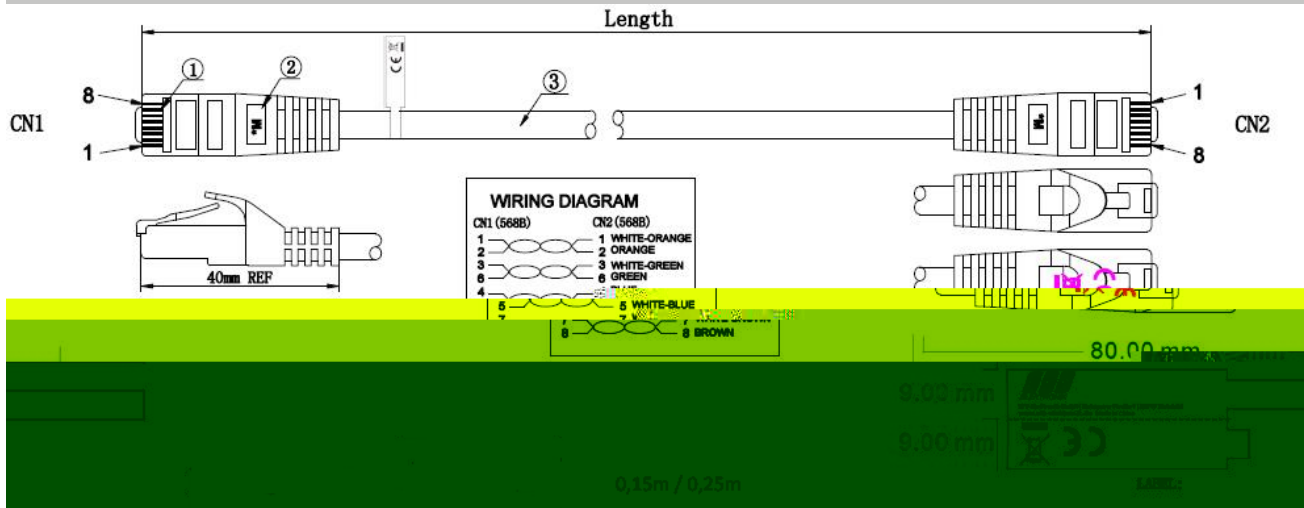

DATASHEET

RJ45 Patch Cord Cat.6 U/UTP LSZH CCA green 2m

Drawings

This datasheet was created automatically on 08-05-2024 . Technical changes reserved.