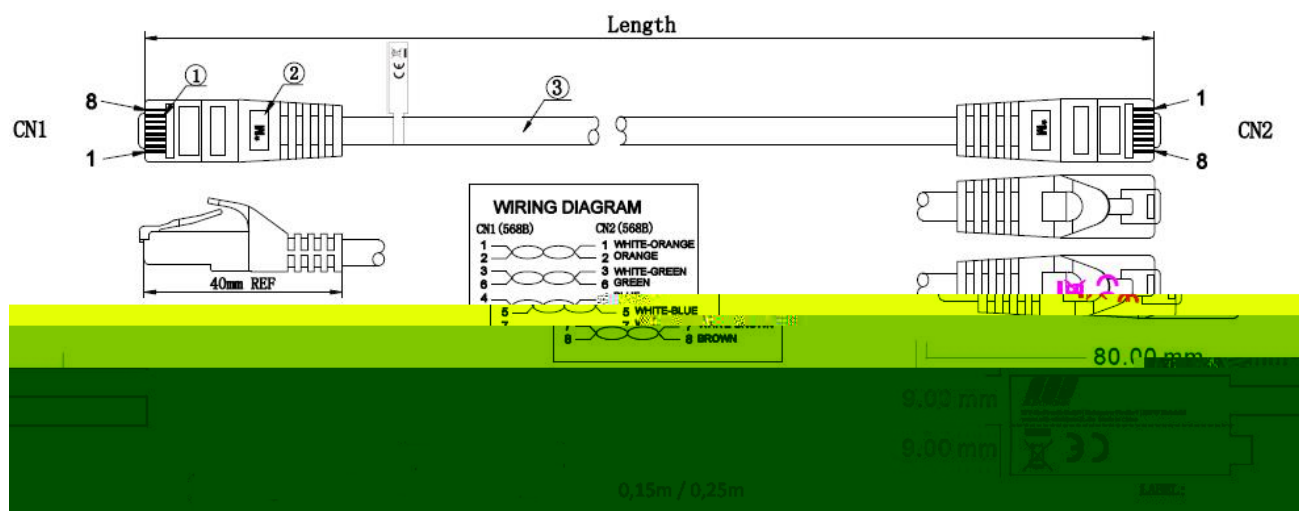

### Kabelmantel

This datasheet was created automatically on 08-05-2024 . Technical changes reserved.

\_\_\_\_\_

\_\_\_\_\_

\_\_\_\_\_

\_\_\_\_\_

\_\_\_\_\_

\_\_\_\_\_

## RJ45 Patch Cord Cat.6 U/UTP LSZH CCA yellow 2m

This datasheet was created automatically on 08-05-2024 . Technical changes reserved.