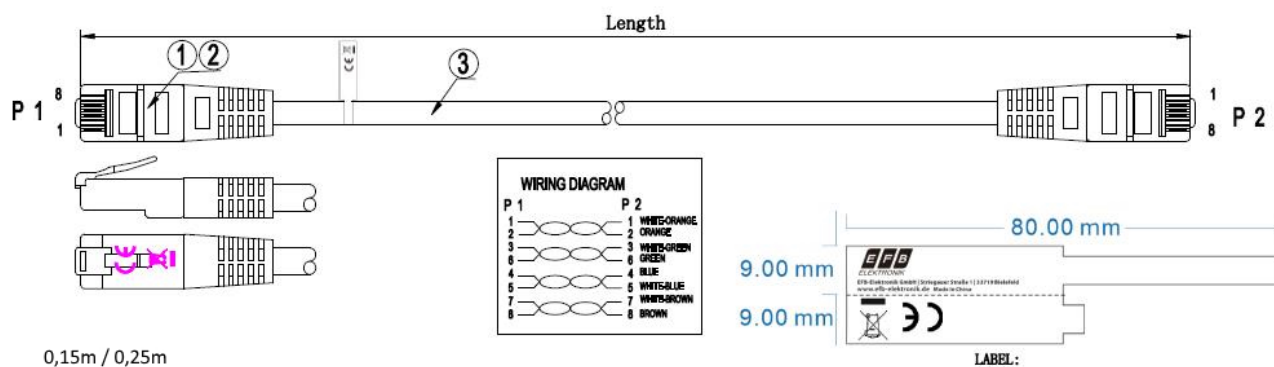

Cross section 4 x 2 x **AWG24/7**

Moulded grommet, slim design

Length imprint on the boot

Allgemeine Daten

Model	Unshielded
Suitable for degree of protection (IP)	IP20
Fire retardant version	False
Jacket Material	Polyvinylchlorid (PVC)
AWG-size	24/7
Length imprint	True

Cable sheath

Oil resistant (according to EN 60811-404)	False
Silicone-free	True

Kabelmantel

Outer diameter of the cable	5.9 mm
Printing	Cat.6 UTP AWG24 stranded x 4pairs cable www.efb-elektronik.de

Environmental conditions

Bandwidth	250MHz
Transmission	5Gbit

Standards, approvals, certifications

Cabling standard	EN50173
Connector	IEC 60603-7-4
Oil resistant (acc. EN 60811-2-1)	False

Available variants

ArtNr.	Bezeichnung	Length	Längentoleranz
K8100SW.0,25	RJ45 Patch Cord Cat.6 U/UTP PVC CCA black 0,25m	0.25 m	± 5 %
K8100SW.0,5	RJ45 Patch Cord Cat.6 U/UTP PVC CCA black 0,5m	0.5 m	± 5 %
K8100SW.1	RJ45 Patch Cord Cat.6 U/UTP PVC CCA black 1m	1.0 m	± 5 %
K8100SW.1,5	RJ45 Patch Cord Cat.6 U/UTP PVC CCA black 1,5m	1.5 m	± 5 %
K8100SW.2	RJ45 Patch Cord Cat.6 U/UTP PVC CCA black 2m	2.0 m	± 5 %
K8100SW.3	RJ45 Patch Cord Cat.6 U/UTP PVC CCA black 3m	3.0 m	± 5 %
K8100SW.5	RJ45 Patch Cord Cat.6 U/UTP PVC CCA black 5m	5.0 m	± 5 %
K8100SW.7,5	RJ45 Patch Cord Cat.6 U/UTP PVC CCA black 7,5m	7.5 m	± 5 %
K8100SW.10	RJ45 Patch Cord Cat.6 U/UTP PVC CCA black 10m	10.0 m	± 5 %
K8100SW.15	RJ45 Patch Cord Cat.6 U/UTP PVC CCA black 15m	15.0 m	± 5 %
K8100SW.20	RJ45 Patch Cord Cat.6 U/UTP PVC CCA black 20m	20.0 m	± 5 %
K8100SW.30	RJ45 Patch Cord Cat.6 U/UTP PVC CCA black 30m	30.0 m	± 5 %

Drawings

This datasheet was created automatically on 08-05-2024 . Technical changes reserved.

DATASHEET

RJ45 Patch Cord Cat.6 U/UTP PVC CCA black 2m

This datasheet was created automatically on 08-05-2024 . Technical changes reserved.