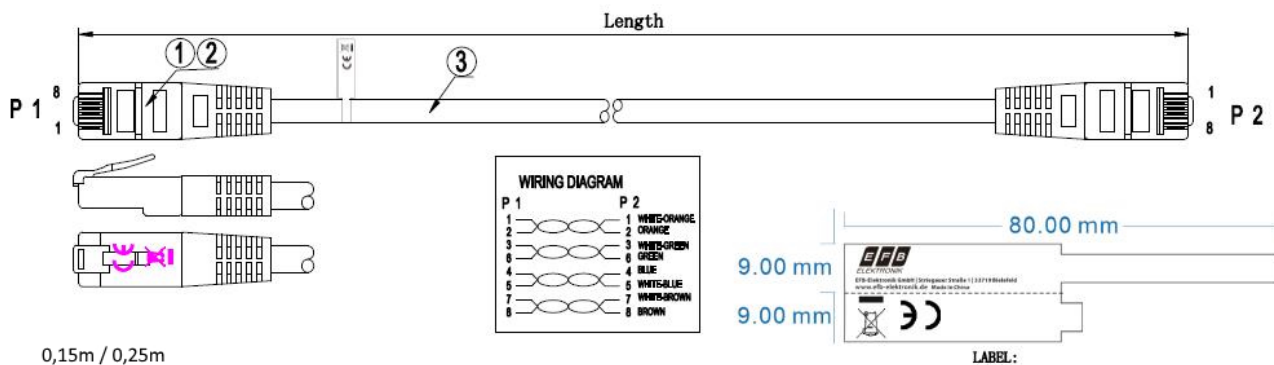

Cross section 4 x 2 x **AWG24/7**

Moulded grommet, slim design

Length imprint on the boot

Allgemeine Daten

Model	Unshielded
Suitable for degree of protection (IP)	IP20
Fire retardant version	False
Jacket Material	Polyvinylchlorid (PVC)
AWG-size	24/7
Length imprint	True

Cable sheath

Oil resistant (according to EN 60811-404)	False
Silicone-free	True

Kabelmantel

Outer diameter of the cable	5.9 mm
Printing	Cat.6 UTP AWG24 stranded x 4pairs cable www.efb-elektronik.de

Environmental conditions

Bandwidth	250MHz
Transmission	5Gbit

Standards, approvals, certifications

Cabling standard	EN50173
Connector	IEC 60603-7-4
Oil resistant (acc. EN 60811-2-1)	False

Available variants

ArtNr.	Bezeichnung	Length	Längentoleranz
K8100BL.0,25	RJ45 Patch Cord Cat.6 U/UTP PVC CCA blue 0,25m	0.25 m	± 5 %
K8100BL.0,5	RJ45 Patch Cord Cat.6 U/UTP PVC CCA blue 0,5m	0.5 m	± 5 %
K8100BL.1	RJ45 Patch Cord Cat.6 U/UTP PVC CCA blue 1m	1.0 m	± 5 %
K8100BL.1,5	RJ45 Patch Cord Cat.6 U/UTP PVC CCA blue 1,5m	1.5 m	± 5 %
K8100BL.2	RJ45 Patch Cord Cat.6 U/UTP PVC CCA blue 2m	2.0 m	± 5 %
K8100BL.3	RJ45 Patch Cord Cat.6 U/UTP PVC CCA blue 3m	3.0 m	± 5 %
K8100BL.5	RJ45 Patch Cord Cat.6 U/UTP PVC CCA blue 5m	5.0 m	± 5 %
K8100BL.7,5	RJ45 Patch Cord Cat.6 U/UTP PVC CCA blue 7,5m	7.5 m	± 5 %
K8100BL.10	RJ45 Patch Cord Cat.6 U/UTP PVC CCA blue 10m	10.0 m	± 5 %
K8100BL.15	RJ45 Patch Cord Cat.6 U/UTP PVC CCA blue 15m	15.0 m	± 5 %
K8100BL.20	RJ45 Patch Cord Cat.6 U/UTP PVC CCA blue 20m	20.0 m	± 5 %
K8100BL.30	RJ45 Patch Cord Cat.6 U/UTP PVC CCA blue 30m	30.0 m	± 5 %

Drawings

This datasheet was created automatically on 08-05-2024 . Technical changes reserved.

DATASHEET

RJ45 Patch Cord Cat.6 U/UTP PVC CCA blue 2m

This datasheet was created automatically on 08-05-2024 . Technical changes reserved.